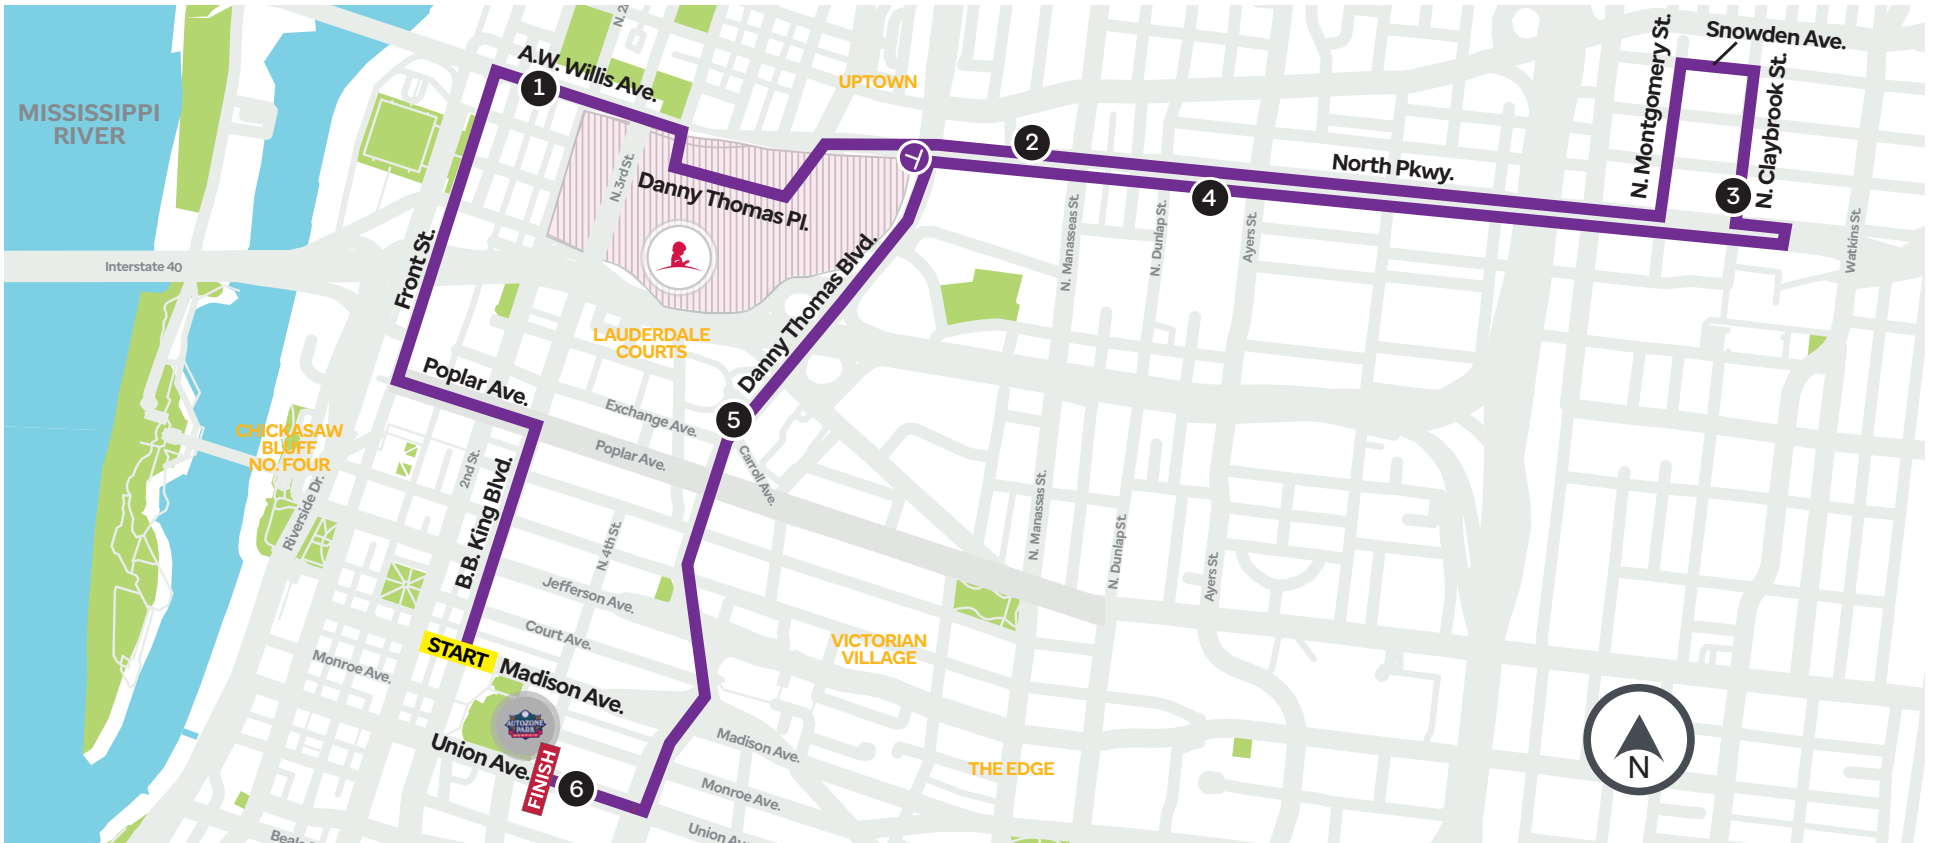

St. Jude Memphis Marathon⁺ Weekend

Presented by juiceplus+

2024 10K COURSE MAP AND TURN-BY-TURN

©42024 ALSAC/St. Jude Children's Research Hospital (MCC-23204)

- ▲ **START:** On B.B. King Blvd. at the intersection of Madison Ave.
- ↶ Turn left onto Poplar Ave.
- ↷ Turn right onto Front St.
- ↷ Turn right onto A.W. Willis Ave.
- ① **MILE 1:** On A.W. Willis Ave. (near intersection of Center Ln.)
- ↷ Turn right through the 4th St. Gate into the St. Jude Campus
- ↶ Turn left onto Danny Thomas Place

- ↑ Follow the route through St. Jude Campus
- ↷ Turn right onto A.W. Willis Ave. to exit
- ↶ Turn left onto North Pkwy.
- ② **MILE 2:** On North Pkwy. (near Manassas St.)
- ↶ Turn left onto Montgomery St.
- ↷ Turn right onto Snowden Ave.
- ↷ Turn right onto Claybrook St.
- ③ **MILE 3:** On North Pkwy. (near Claybrook St.)
- ↶ Turn left onto North Pkwy.

- ↷ Take the turnaround near Watkins St.
- ↑ Continue west on North Pkwy.
- ④ **MILE 4:** On North Pkwy. (between Ayers St. and Dunlap St.)
- ↶ Turn left onto Danny Thomas Blvd.
- ⑤ **MILE 5:** On Danny Thomas Blvd. (near Carroll Ave.)
- ↷ Head up exit ramp toward Union Ave.
- ↷ Turn right onto Union Ave.
- ⑥ **MILE 6:** On Union Ave.
- **FINISH:** On Union Ave., adjacent to AutoZone Park.

10K START: 7:00 a.m.

MAP KEY

Mile Markers

St. Jude Campus

5K Splits to the Finish Line

stjude.org/marathon